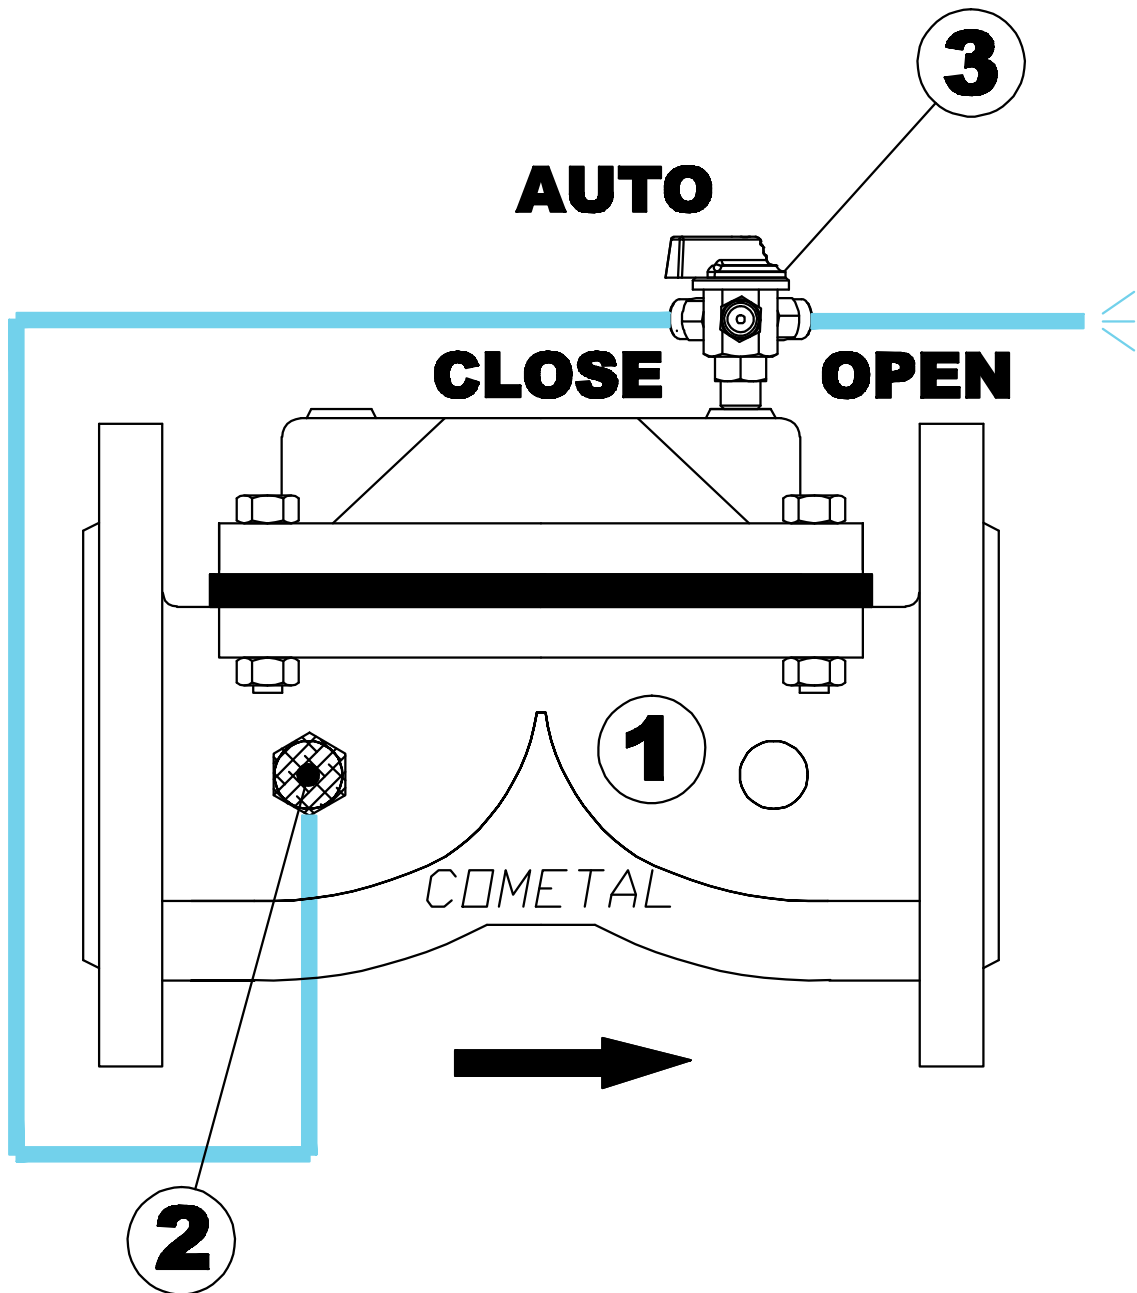

Hydraulic OPENING-CLOSING kit

FUNCTION: Allows or interrupts the flow inside the valve, manually operating the three-way tap.

1- Hydraulic valve

2- Strainer

3- REATON®